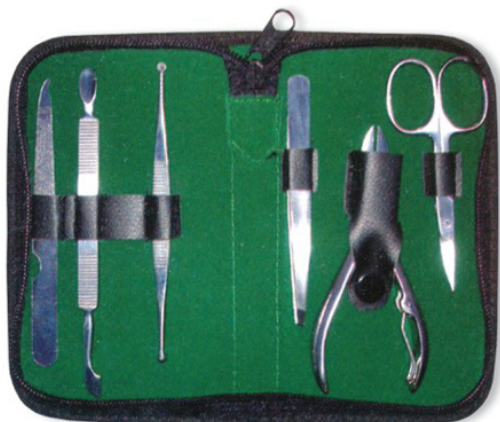

MANICURE INSTRUMENTS

MANICURE CARE KITS

4 Pcs Manicure Kit.
AS-B-2207

Also available with your required products.

4 Pcs Manicure Kit.
AS-B-2208

Also available with your required products.

Barber Scissor Kit.
AS-B-2209

Also available with your required products.

Barber Scissor Kit with wooden box.
AS-B-2210

Also available with your required products.

6 Pcs Manicure Kit.
AS-B-2211

Also available with your required products.

11 Pcs Manicure Kit.
AS-B-2212

Also available with your required products.

MANICURE INSTRUMENTS

MANICURE CARE KITS

6 Pcs Manicure Kit.

AS-B-2213

Also available with your required products.

7 Pcs Manicure Kit.

AS-B-2214

Also available with your required products.

6 Pcs Manicure Kit.

AS-B-2215

Also available with your required products.

Single Pcs Barber Scissor Kit.

AS-B-2216

Also available with your required products.